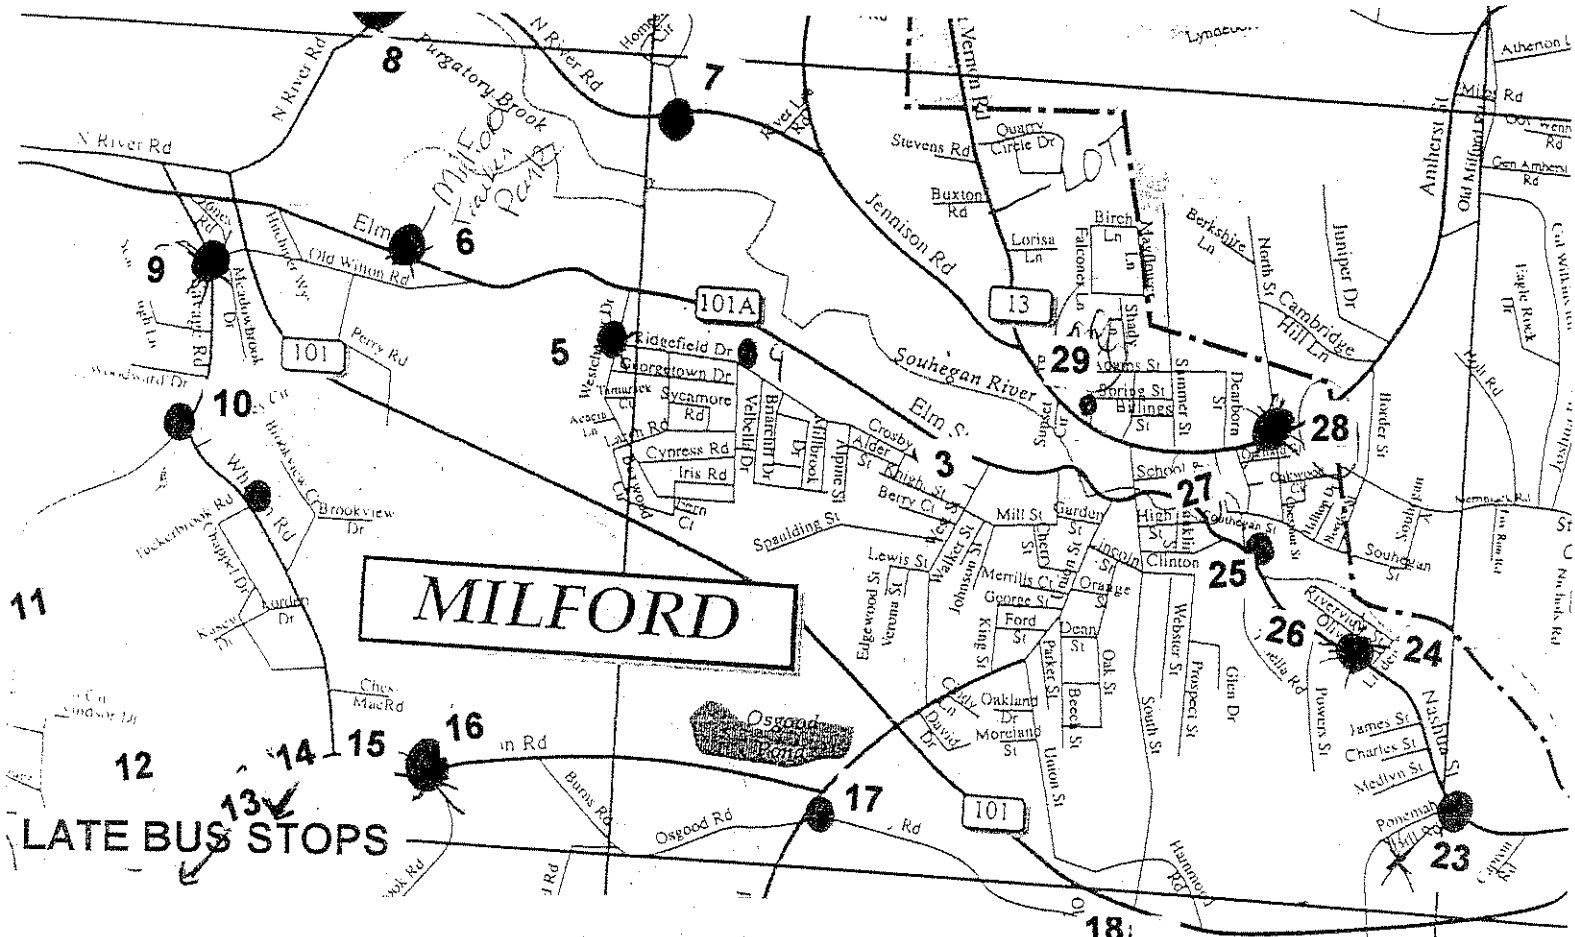

LATE BUS NEWS

- ✓ Starts Monday Sept 14 and runs Monday through Thursday
- ✓ Front door MMS 3:45 pm Front door MHS 3:50
- ✓ No fee- provided by Milford School District
- ✓ For students staying after for any school activity

QUESTIONS? Libby Anderson at mmsenrich@charter.net or 672-9876

LATE BUS STOPS

- | | |
|--------------------------|---------------------------|
| 1 3:45 MMS | 16 Greatbrook Condos |
| 2 3:50 MHS | 17 Armory/Melendy |
| 3 66 Crosby | 18 Armory/Old Brookline |
| 4 Valhalla/Ridgefield | 19 Colburn/Comstock |
| 5 Westchester/Ridgefield | 20 Foster/Federal Hill |
| 6 Drive In | 21 Federal/Mountain View |
| 7 Homestead Circle | 22 Emerson/Ponemah |
| 8 Purgatory/Fitch's | 23 Ponemah Rd Trailer Pk |
| 9 Meadowbrook | 24 Heritage Estates |
| 10 Savage/Whitten | 25 Shepard's Park |
| 11 Savage/McGettigan | 26 Nashua/Powers |
| 12 McGettigan/Mason | 27 Cumberland Farms |
| 13 Boulder/Mason | 28 North St/Amherst |
| 14 Mason/Mile Slip | 29 SVBGC/Rt. 13/Adams St. |
| 15 Mason/Whitten | |